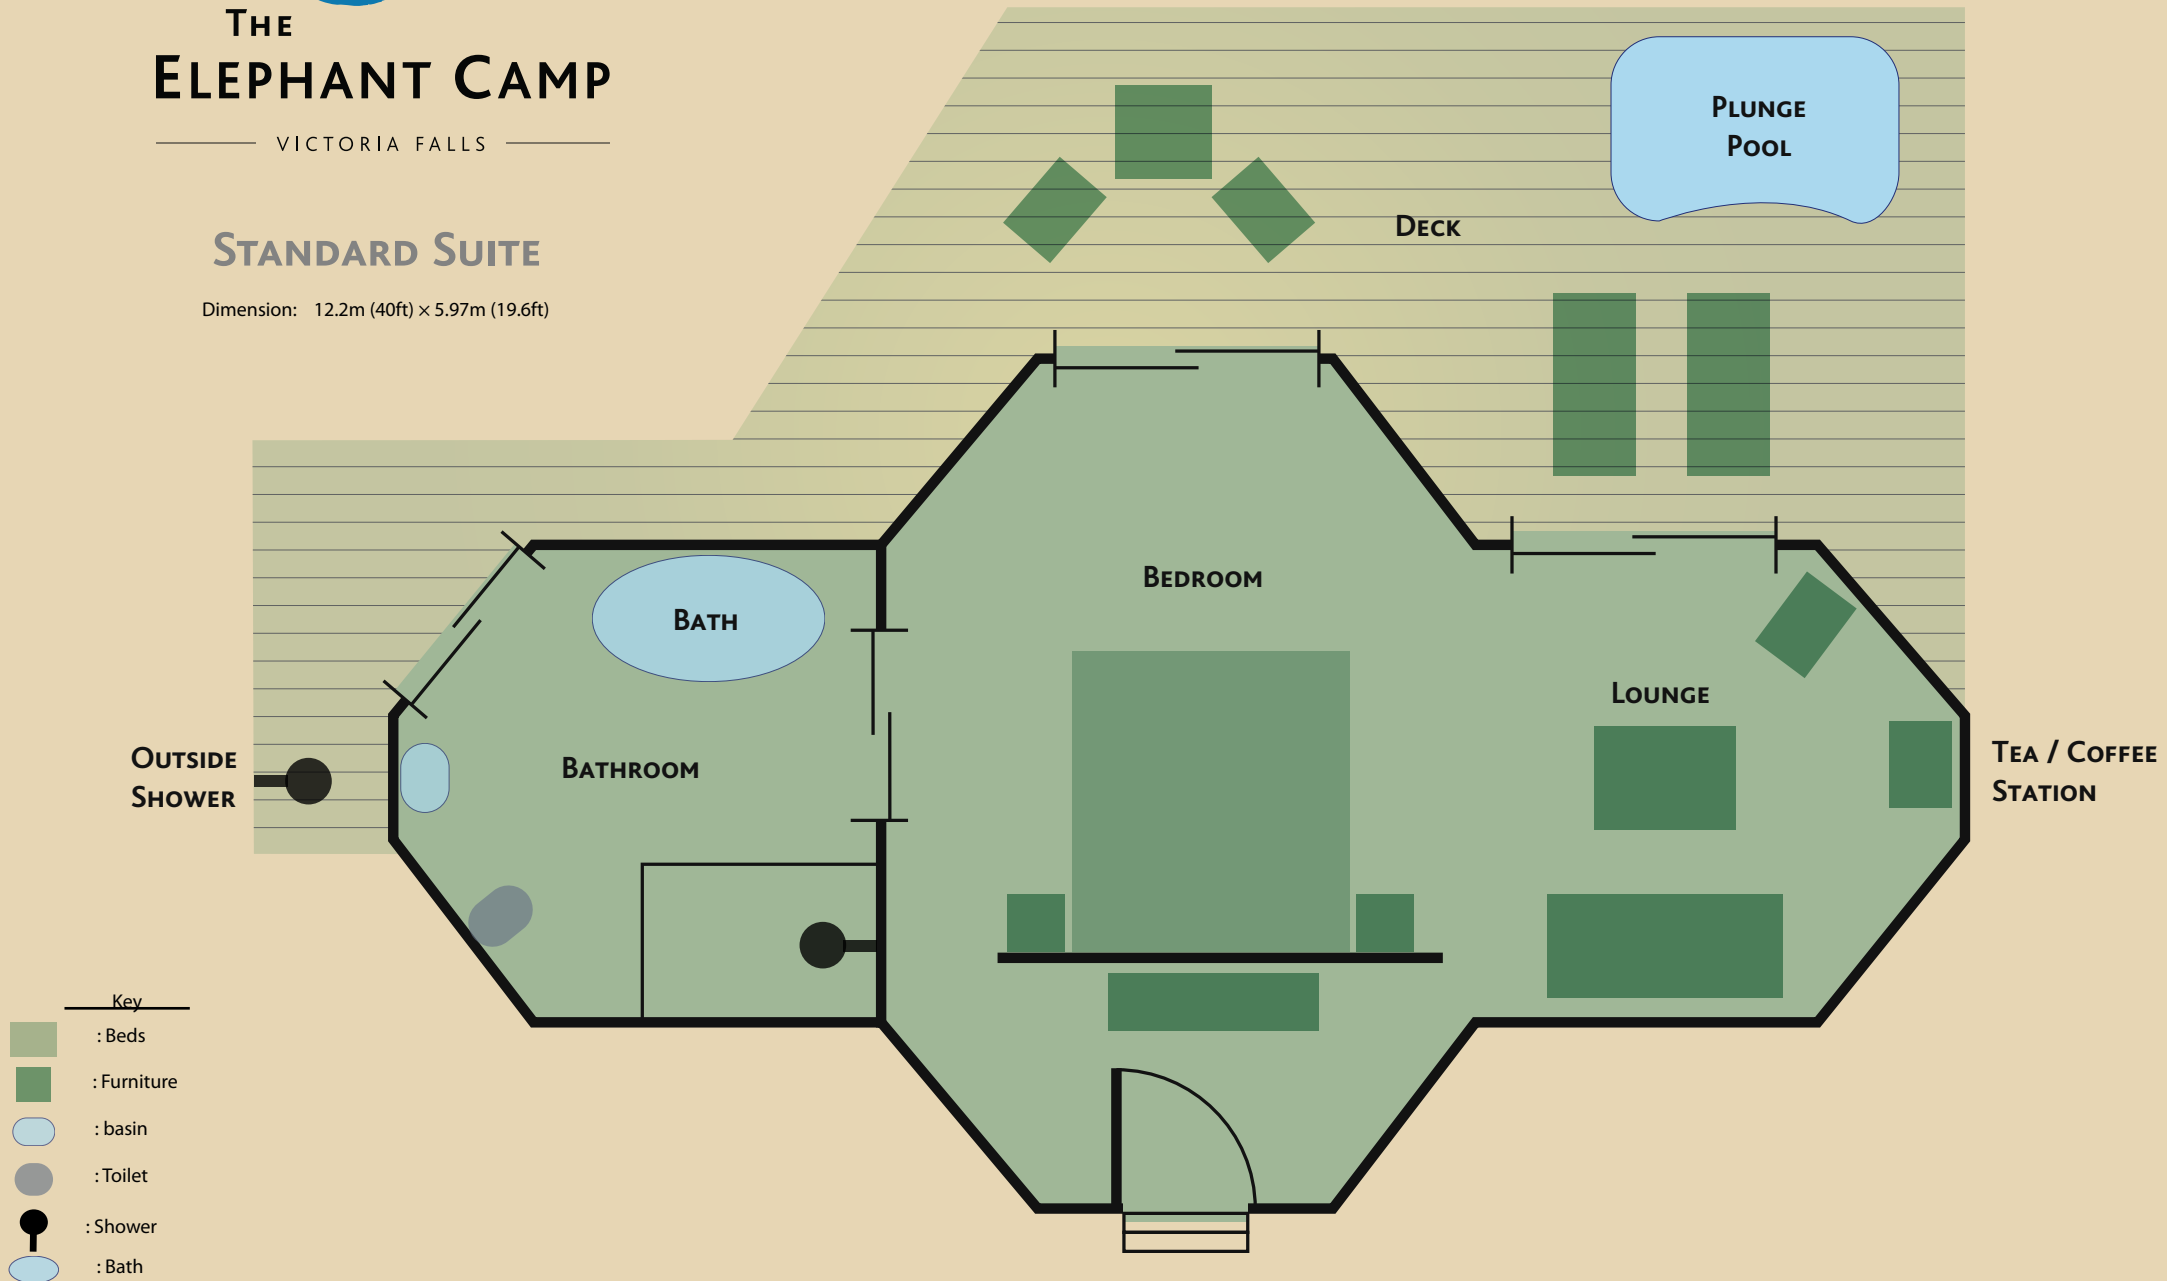

THE ELEPHANT CAMP

VICTORIA FALLS

STANDARD SUITE

Dimension: 12.2m (40ft) x 5.97m (19.6ft)

THE ELEPHANT CAMP

VICTORIA FALLS

FAMILY SUITE

Dimension: 12.2m (40ft) x 5.97m (19.6ft)